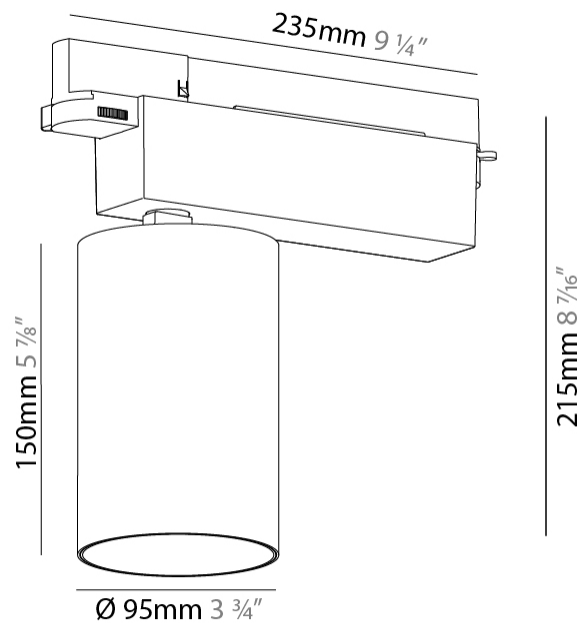

GENERAL

Series: Centriq
Subseries: Centriq 95
Brand: Prolicht
Division: Architectural
Mounting Type: Track
Mounting Location: Ceiling
Subcategory: Spots

PHYSICAL

Shape: Cylinder
Diameter (mm): 95
Diameter (in): 3 3/4
Length (mm): 235
Length (in): 9 1/4
Height (mm): 150
Height (in): 5 7/8
Light Distribution: Adjustable / Direct
Weight (kg): 1.495
Weight (lbs): 3.3
Fixture Finish: SSR / BKV / CWI / CRY / HAB / UFT / ITA / RUA / FTG / MYG / LOD / PUS / FRO / FUP / KIA / POP / BLS / SPG / MEY / GOH / GUM / CHC / COM / ABZ / JAG / OBR / MOS / ROR
Fixture Material: Aluminum

OPTICAL

Reflector: 18 / 26 / 40
Adjustability: Rotational 340°; Tilt 90°
Upon Request: Special Beam Angles

RATINGS AND CERTIFICATIONS

Certified By: Certified for North American Standards
IP rating: IP20

CENTRIQ 95 TRACK

GENERAL

Series: Centriq
 Subseries: Centriq 75
 Brand: Prolicht
 Division: Architectural
 Mounting Type: Track
 Mounting Location: Ceiling
 Subcategory: Spots

PHYSICAL

Shape: Cylinder
 Diameter (mm): 75
 Diameter (in): 2 ¹⁵/₁₆
 Length (mm): 235
 Length (in): 9 ¹/₄
 Height (mm): 182
 Height (in): 7 ³/₁₆
 Light Distribution: Adjustable / Direct
 Weight (kg): 1.099
 Weight (lbs): 2.42
 Installation Requirement: Track or profile system
 Fixture Finish: SSR / BKV / CWI / CRY / HAB / UFT / ITA / RUA / FTG / MYG / LOD / PUS / FRO / FUP / KIA / POP / BLS / SPG / MEY / GOH / GUM / CHC / COM / ABZ / JAG / OBR / MOS / ROR
 Fixture Material: Aluminum Die Cast