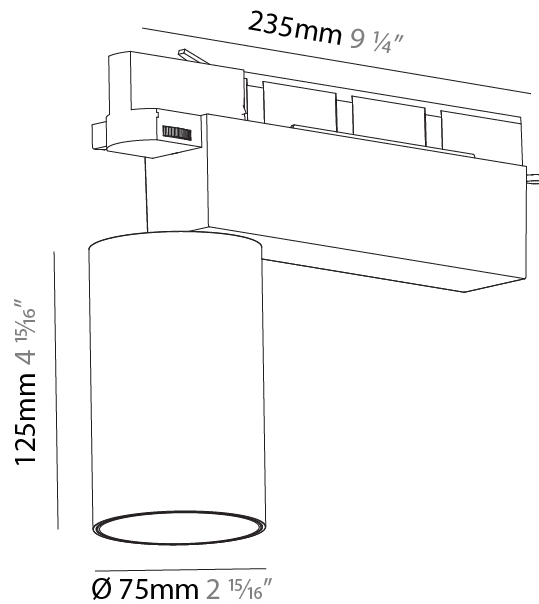

GENERAL

Series: Centriq
 Subseries: Centriq 75
 Brand: Prolicht
 Division: Architectural
 Mounting Type: Track
 Mounting Location: Ceiling
 Subcategory: Spots

PHYSICAL

Shape: Cylinder
 Diameter (mm): 75
 Diameter (in): 2 ¹⁵/₁₆
 Length (mm): 235
 Length (in): 9 ¹/₄
 Height (mm): 182
 Height (in): 7 ³/₁₆
 Light Distribution: Adjustable / Direct
 Weight (kg): 1.099
 Weight (lbs): 2.42
 Installation Requirement: Track or profile system
 Fixture Finish: SSR / BKV / CWI / CRY / HAB / UFT / ITA / RUA / FTG / MYG / LOD / PUS / FRO / FUP / KIA / POP / BLS / SPG / MEY / GOH / GUM / CHC / COM / ABZ / JAG / OBR / MOS / ROR
 Fixture Material: Aluminum Die Cast

OPTICAL

Reflector°: 20 / 25 / 40
 Adjustability: Rotational 340°; Tilt 90°
 Upon Request: Special Beam Angles

RATINGS AND CERTIFICATIONS

Certified By: Certified for North American Standards
 IP rating: IP20